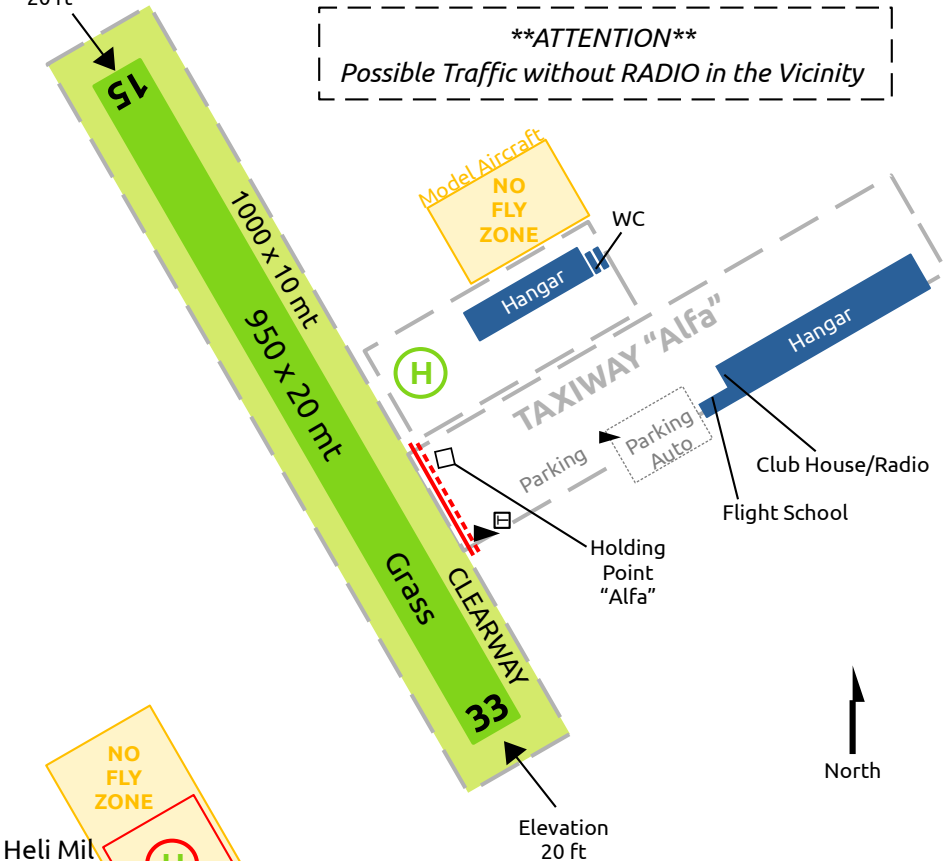

# LIQG – Porta della Maremma

“CECINA RADIO”  
**130.000** mhz

RWY	Circuit	TORA	LDA	ASDA
33	Rt 1000ft	1000	900	1000 mt
15	Lt 1000ft	1000	950	1000 mt

*A/C max weight allowed MTOW 5700 kg / 0.7 MPa*

Elevation  
20 ft

**\*\*ATTENTION\*\***  
*Possible Traffic without RADIO in the Vicinity*

Heli Mil  
Base

Aeroclub E.Belcari : (ITA)

- 347-1971815 – Flight Safety
- 335-7286013 – Aircraft Assist.
- 340-5586039 – Club President